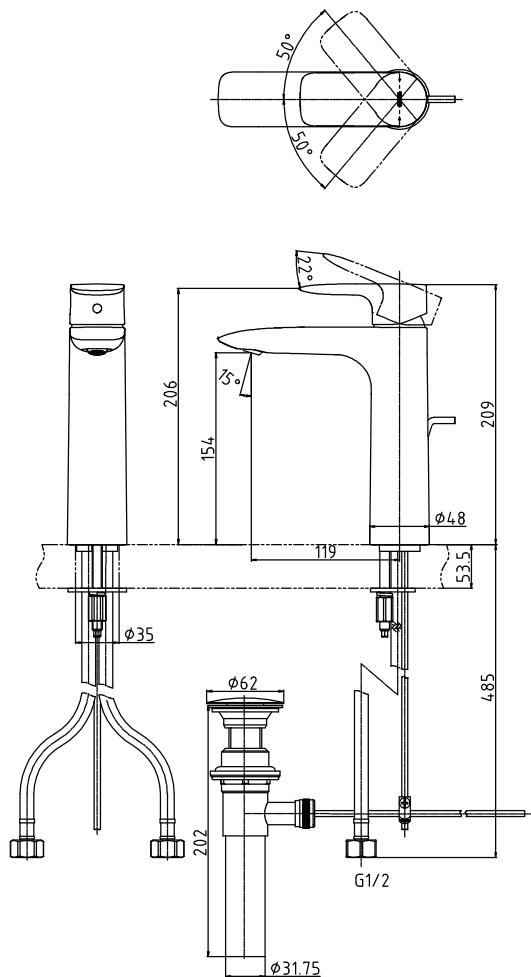

Specifications

Finish : Chrome

Material : Brass

Water Pressure : 0.05 ~ 1.0 Mpa

Parts Description

- **TLG04304B**
Single Lever Lavatory Faucet
(Semi-tall Vessel)
(w/ pop-up waste)

TLG04304B

Please consult a TOTO representative for details

Flow Rate